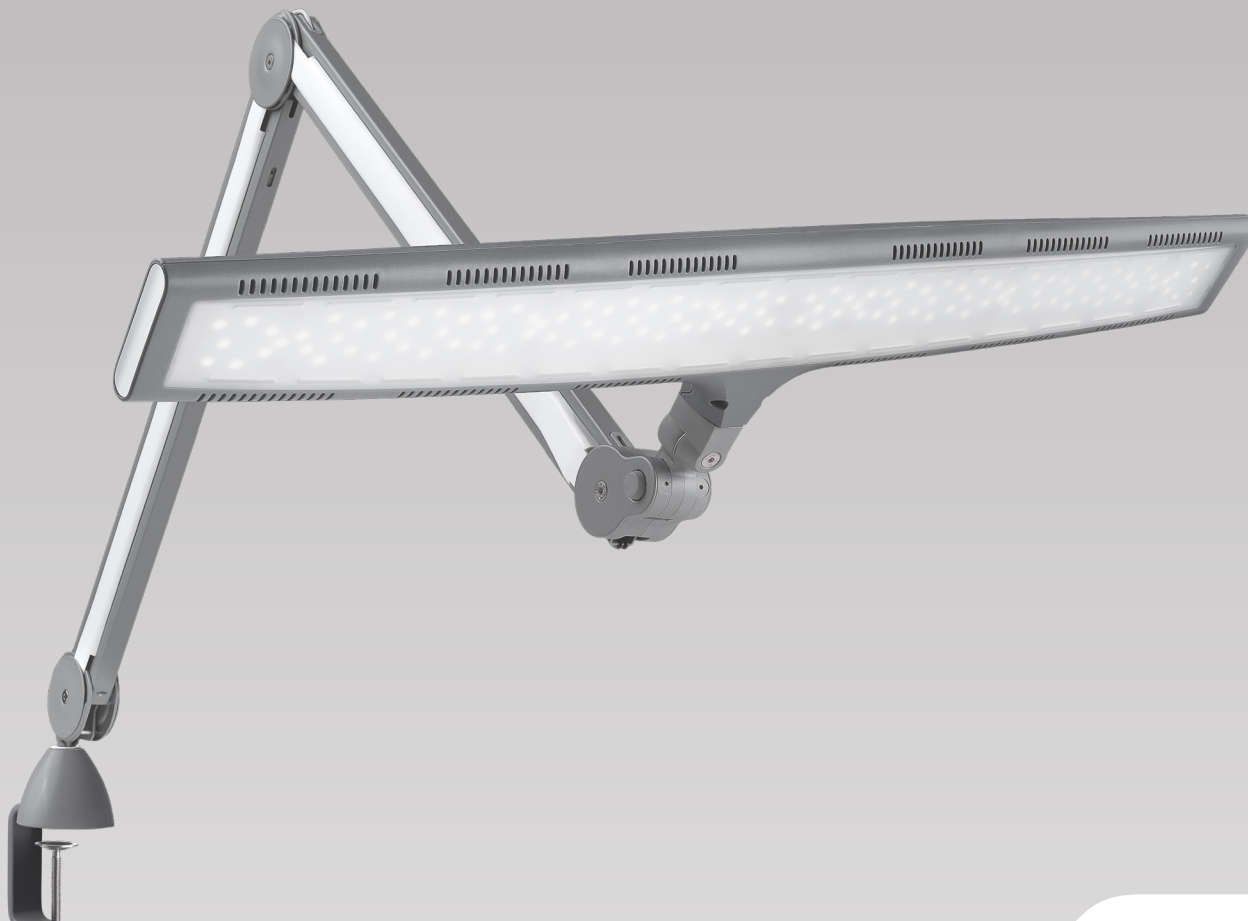

## TABLE LAMP

[daylightcompany.com](http://daylightcompany.com)

The brightest in the Daylight range, Luminos offers a very high light output and an exceptionally wide spread of light. Ideal for illuminating a large area. Its ergonomic design allows you to position and angle the shade exactly where needed, effortlessly. Extra long reach, extra bright, extra resistant.

LIGHT QUALITY

ERGONOMICS

DESIGN

Presented by

LED 6,000°K daylight

3,800 Lux at 30cm (12")

3 brightness levels

[office@daylight-lampen-leuchten.de](mailto:office@daylight-lampen-leuchten.de)

# Luminos<sup>TM</sup>

D35600

## FEATURES

- Extra wide shade for an even spread of light over a large area
- 120 powerful daylight LEDs for true colour matching
- 3 brightness levels
- Long reach 112 cm
- Multi position head to direct the light where needed
- Heavy duty arm with reinforced joints and covers