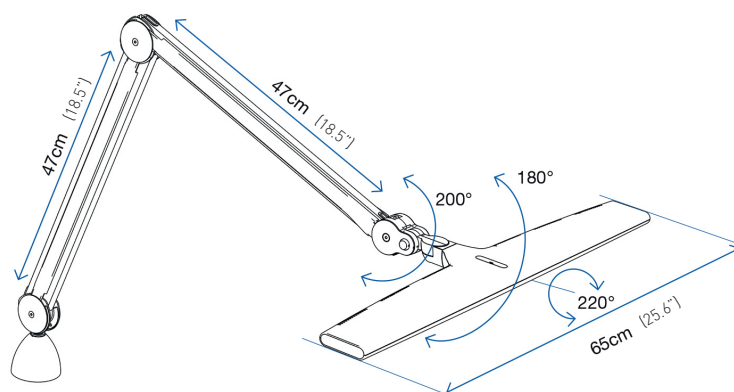

LIGHT QUALITY

ERGONOMICS

DESIGN

Presented by

LED 6,000°K daylight

3,800 Lux at 30cm (12")

3 brightness levels

[office@daylight-lampen-leuchten.de](mailto:office@daylight-lampen-leuchten.de)

## FEATURES

- Extra wide shade for an even spread of light over a large area
- 120 powerful daylight LEDs for true colour matching
- 3 brightness levels
- Long reach 112 cm
- Multi position head to direct the light where needed
- Heavy duty arm with reinforced joints and covers

### Product information

Weight	3.2 kg (7.1 lb)
Colour	Grey/white
Cable length	2.4 m (94.5")