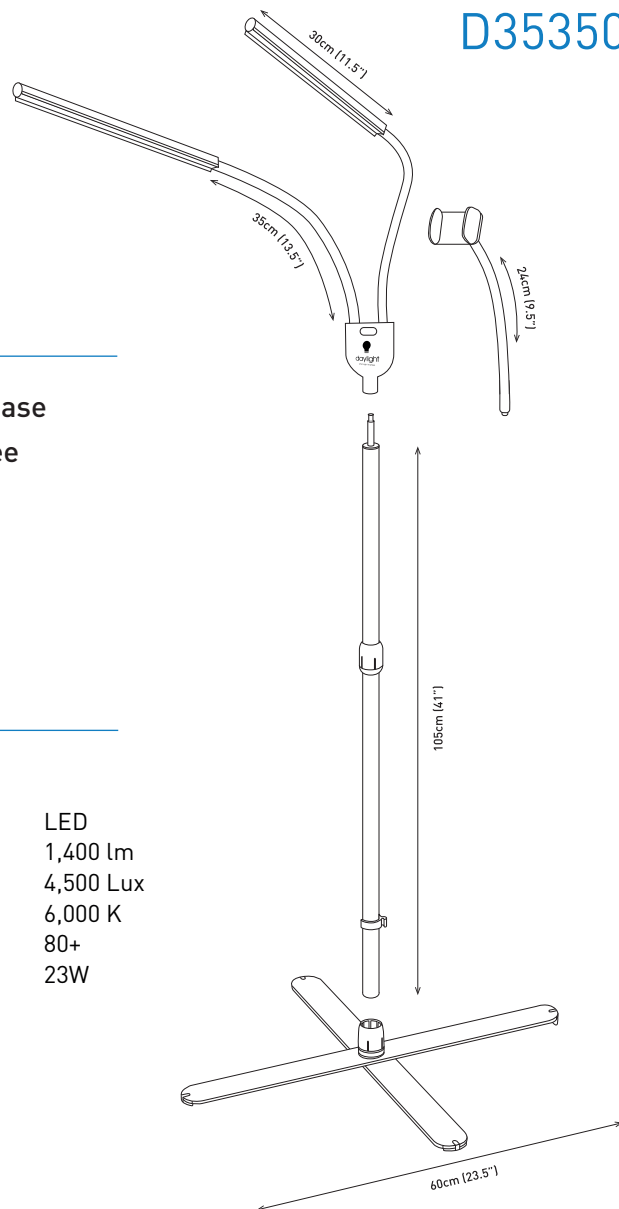

LED 6,000°K daylight

4,500 Lux at 30cm (12")

4 brightness levels

office@daylight-lampen-leuchten.de

Gemini™

FLOOR LAMP

D35350

FEATURES

- Flexible & removable mobile phone holder
- USB port
- Telescopic stand
- Flat and stable base
- 2 years guarantee

SPECIFICATIONS

Product information

| | |
|--------------|---------------|
| Height | 135cm (53") |
| Width | 90cm (35") |
| Depth | 57cm (22") |
| Weight | 2.4kg (5.3lb) |
| Colour | silver/black |
| Cable length | 3.5m |

Light output

| | |
|--------------------|-----------|
| Light source | LED |
| Lumens | 1,400 lm |
| Lux at 30cm (12") | 4,500 Lux |
| Colour temperature | 6,000 K |
| CRI | 80+ |
| Energy consumption | 23W |

Packaging information

| | |
|----------------------------|----------------|
| Height | 61.5cm (24") |
| Width | 31.5cm (12.4") |
| Depth | 9cm (3.5") |
| Packed weight | 2.8kg (6.2lb) |
| Products per master carton | 4 |